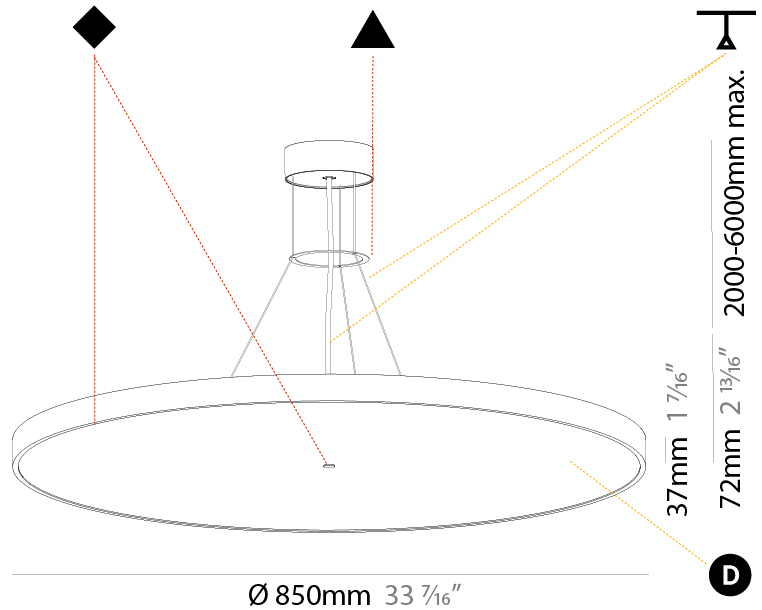

GENERAL

Series: Sign Diva
Subseries: Sign Diva
Partner: Prolicht
Division: Architectural
Installation: Suspension
Product Type: Pendant
Mounting Location: Ceiling
Light Distribution: Direct / Indirect

PHYSICAL

Shape: Round
Diameter (mm): 850
Diameter (in): 33 7/16
Height (mm): 72
Height (in): 2 13/16
Max. Overall Height (mm): 6072
Max. Overall Height (in): 239 1/16
Weight (kg): 14.868
Weight (lbs): 32.78
Diffuser: PMMA - Opal / Micro-Prism / Sparkling Secret / Vintage Industrial
Fixture Finish: SSR / BKV / CWI / CRY / HAB / UFT / ITA / RUA / FTG / MYG / LOD / PUS / FRO / FUP / KIA / POP / BLS / SPG / MEY / GOH / CHC / COM / ABZ / JAG / OBR / MOS / ROR
Fixture Material: PMMA / Extruded Aluminum / Steel
Cable Details: 2000mm or 6000mm Transparent Cable

ELECTRICAL

Lamp Type: LED (Zhaga Standard)
Input Wattage (W): 118.8
Total Output Wattage (W): 94.8
Dimming: Tri-Mode (Non-Dimming and Phase Dimming (120Vac only) and 0-10V Dimming)
Driver Included: Yes
Driver Location: Integrated
Driver Type: Constant Current - Universal
Driver Class: Class 2
Input Voltage (V): 120 - 277
Constant Current (MA): 600 / 350

LED

Color Temperature (°K): 2700 / 3000 / 3500 / 4000
Max. Delivered Lumen (lm): 9880 / 12310 / 12554 / 12810
CRI: >90 CRI
Lamp Life (hrs): 50000

OPTICAL

RATINGS AND CERTIFICATIONS

Certified By: Certified for North American Standards
IP rating: IP20