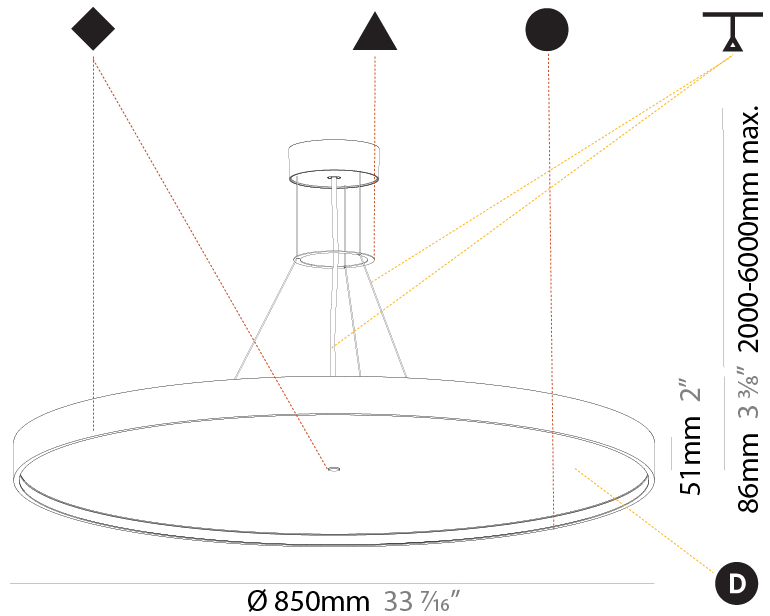

GENERAL

Series: Sign Diva
Subseries: Sign Diva Korona
Partner: Prolicht
Division: Architectural
Installation: Suspension
Product Type: Pendant
Mounting Location: Ceiling
Light Distribution: Direct / Indirect

PHYSICAL

Shape: Round
Diameter (mm): 850
Diameter (in): 33 ⁷/₁₆"
Height (mm): 86
Height (in): 3 ³/₈"
Max. Overall Height (mm): 2086
Max. Overall Height (in): 82 ¹/₈"
Weight (kg): 15.251
Weight (lbs): 33.62
Diffuser: PMMA - Opal / Micro-Prism / Sparkling Secret / Vintage Industrial
Fixture Finish: SSR / BKV / CWI / CRY / HAB / UFT / ITA / RUA / FTG / MYG / LOD / PUS / FRO / FUP / KIA / POP / BLS / SPG / MEY / GOH / CHC / COM / ABZ / JAG / OBR / MOS / ROR
Fixture Material: PMMA / Extruded Aluminum / Steel
Cable Details: 2000mm or 6000mm Transparent Cable

ELECTRICAL

Lamp Type: LED (Zhaga Standard)
Input Wattage (W): 118.8
Total Output Wattage (W): 76.8 / 18
Dimming: Tri-Mode (Non-Dimming and Phase Dimming (120Vac only) and 0-10V Dimming)
Driver Included: Yes
Driver Location: Integrated
Driver Type: Constant Current - Universal
Driver Class: Class 2
Input Voltage (V): 120 - 277
Constant Current (MA): 600 / 350

LED

Color Temperature (°K): 2700 / 3000 / 3500 / 4000
Max. Delivered Lumen (lm): 10450 / 10854 / 12325 / 12577
Nominal Lumen (lm): 13561 / 14178 / 16100 / 16429
CRI: >90 CRI
Lamp Life (hrs): 50000

OPTICAL

RATINGS AND CERTIFICATIONS

Certified By: Certified for North American Standards
IP rating: IP20