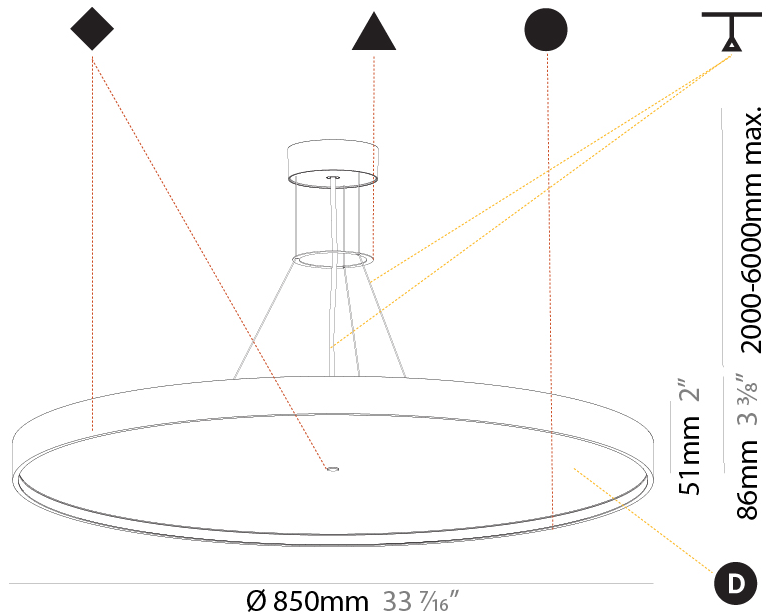

GENERAL

Series: Sign Diva
Subseries: Sign Diva Korona
Partner: Prolicht
Division: Architectural
Installation: Suspension
Product Type: Pendant
Mounting Location: Ceiling
Light Distribution: Direct

PHYSICAL

Shape: Round
Diameter (mm): 850
Diameter (in): 33 7/16
Height (mm): 86
Height (in): 3 3/8
Max. Overall Height (mm): 2086
Max. Overall Height (in): 82 1/8
Weight (kg): 14.399
Weight (lbs): 31.74
Diffuser: PMMA - Opal / Micro-Prism / Sparkling Secret / Vintage Industrial
Fixture Finish: SSR / BKV / CWI / CRY / HAB / UFT / ITA / RUA / FTG / MYG / LOD / PUS / FRO / FUP / KIA / POP / BLS / SPG / MEY / GOH / CHC / COM / ABZ / JAG / OBR / MOS / ROR
Fixture Material: PMMA / Extruded Aluminum / Steel
Cable Details: 2000mm or 6000mm Transparent Cable

ELECTRICAL

Lamp Type: LED (Zhaga Standard)
Input Wattage (W): 96.8
Total Output Wattage (W): 76.8
Dimming: Tri-Mode (Non-Dimming and Phase Dimming (120Vac only) and 0-10V Dimming)
Driver Included: Yes
Driver Location: Integrated
Driver Type: Constant Current - Universal
Driver Class: Class 2
Input Voltage (V): 120 - 277
Constant Current (MA): 600

LED

Color Temperature (°K): 2700 / 3000 / 3500 / 4000
Max. Delivered Lumen (lm): 9094 / 9806 / 11385 / 11617
Nominal Lumen (lm): 10753 / 11596 / 13461 / 13736
CRI: >90 CRI
Lamp Life (hrs): 50000

OPTICAL

RATINGS AND CERTIFICATIONS

Certified By: Certified for North American Standards
IP rating: IP20