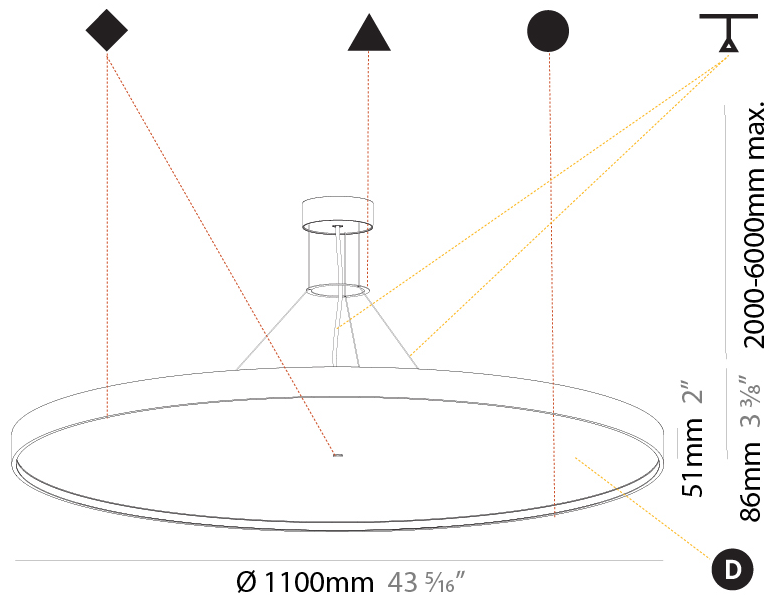

GENERAL

Series: Sign Diva
Subseries: Sign Diva Korona
Partner: Prolicht
Division: Architectural
Installation: Suspension
Product Type: Pendant
Mounting Location: Ceiling
Light Distribution: Direct / Indirect

PHYSICAL

Shape: Round
Diameter (mm): 1100
Diameter (in): 43 ⁵/₁₆"
Height (mm): 86
Height (in): 3 ³/₈"
Max. Overall Height (mm): 2086
Max. Overall Height (in): 82 ¹/₈"
Weight (kg): 21.027
Weight (lbs): 46.36
Diffuser: PMMA - Opal / Micro-Prism / Sparkling Secret / Vintage Industrial
Fixture Finish: SSR / BKV / CWI / CRY / HAB / UFT / ITA / RUA / FTG / MYG / LOD / PUS / FRO / FUP / KIA / POP / BLS / SPG / MEY / GOH / CHC / COM / ABZ / JAG / OBR / MOS / ROR
Fixture Material: PMMA / Extruded Aluminum / Steel
Cable Details: 2000mm or 6000mm Transparent Cable

ELECTRICAL

Lamp Type: LED (Zhaga Standard)
Input Wattage (W): 170
Total Output Wattage (W): 135 / 24
Dimming: Tri-Mode (Non-Dimming and Phase Dimming (120Vac only) and 0-10V Dimming)
Driver Included: Yes
Driver Location: Integrated
Driver Type: Constant Current - Universal
Driver Class: Class 2
Input Voltage (V): 120 - 277
Constant Current (MA): 600 / 350

LED

Color Temperature (°K): 2700 / 3000 / 3500 / 4000
Max. Delivered Lumen (lm): 17378 / 18180 / 20741 / 21164
Nominal Lumen (lm): 22701 / 23749 / 27094 / 27647
CRI: >90 CRI
Lamp Life (hrs): 50000

OPTICAL

RATINGS AND CERTIFICATIONS

Certified By: Certified for North American Standards
IP rating: IP20