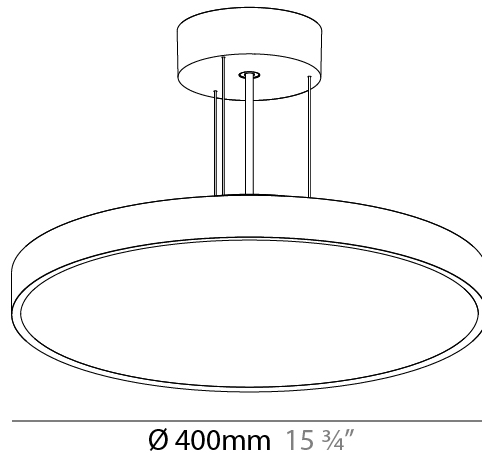

GENERAL

Series: Sign Diva
Subseries: Sign Diva Korona
Partner: Prolicht
Division: Architectural
Installation: Suspension
Product Type: Pendant
Mounting Location: Ceiling
Light Distribution: Direct / Indirect

PHYSICAL

Shape: Round
Diameter (mm): 400
Diameter (in): 15 3/4
Height (mm): 86
Height (in): 3 3/8
Weight (kg): 3.728
Weight (lbs): 8.22
Diffuser: PMMA - Opal / Micro-Prism / Sparkling Secret / Vintage Industrial
Fixture Finish: SSR / BKV / CWI / CRY / HAB / UFT / ITA / RUA / FTG / MYG / LOD / PUS / FRO / FUP / KIA / POP / BLS / SPG / MEY / GOH / CHC / COM / ABZ / JAG / OBR / MOS / ROR
Fixture Material: PMMA / Extruded Aluminum / Steel
Cable Details: 2000mm/78 3/4" or 6000mm/236 1/4" Transparent Cable

ELECTRICAL

Lamp Type: LED (Zhaga Standard)
Input Wattage (W): 31.1
Total Output Wattage (W): 18 / 13
Dimming: Tri-Mode (Non-Dimming and Phase Dimming (120Vac only) and 0-10V Dimming)
Driver Included: Yes
Driver Location: Integrated
Driver Type: Constant Current - Universal
Driver Class: Class 2
Input Voltage (V): 120 - 277
Constant Current (MA): 500 / 350

LED

Color Temperature (°K): 2700 / 3000 / 3500 / 4000
Max. Delivered Lumen (lm): 3049 / 2651 / 2681 / 2736
Nominal Lumen (lm): 4182 / 4142 / 4189 / 4275
CRI: >90 CRI
Lamp Life (hrs): 50000

OPTICAL

RATINGS AND CERTIFICATIONS

Certified By: Certified for North American Standards
IP rating: IP20

51mm 2"
86mm 3 3/8" 2000-6000mm max.