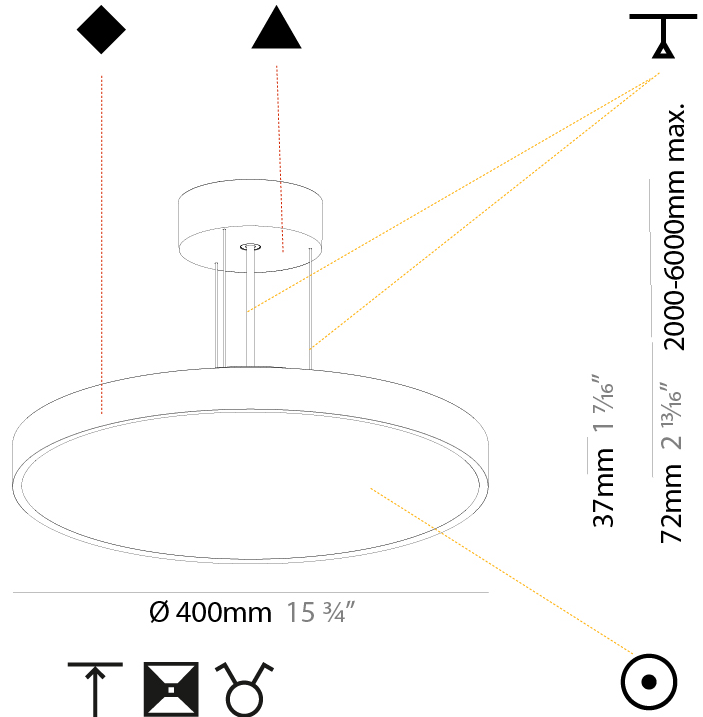

GENERAL

Series: Sign Diva
Subseries: Sign Diva
Partner: Prolicht
Division: Architectural
Installation: Suspension
Product Type: Pendant
Mounting Location: Ceiling
Light Distribution: Direct / Indirect

PHYSICAL

Shape: Round
Diameter (mm): 400
Diameter (in): 15 3/4
Height (mm): 72
Height (in): 2 13/16
Max. Overall Height (mm): 2072
Max. Overall Height (in): 81 3/16
Weight (kg): 3.398
Weight (lbs): 7.49
Diffuser: [PMMA - Opal / Micro-Prism / Sparkling Secret / Vintage Industrial with Shine Ring](#)
Fixture Finish: [SSR / BKV / CWI / CRY / HAB / UFT / ITA / RUA / FTG / MYG / LOD / PUS / FRO / FUP / KIA / POP / BLS / SPG / MEY / GOH / CHC / COM / ABZ / JAG / OBR / MOS / ROR](#)
Fixture Material: [PMMA / Extruded Aluminum / Steel](#)
Cable Details: [2000mm or 6000mm Transparent Cable](#)

ELECTRICAL

Lamp Type: LED (Zhaga Standard)
Input Wattage (W): 34.1
Total Output Wattage (W): 16 / 12
Dimming: [Tri-Mode (Non-Dimming and Phase Dimming (120Vac only) and 0-10V Dimming)](#)
Driver Included: Yes
Driver Location: Integrated
Driver Type: Constant Current - Universal
Driver Class: Class 2
Input Voltage (V): 120 - 277
Constant Current (MA): 500

LED

Color Temperature (°K): [2700 / 3000 / 3500 / 4000](#)
Max. Delivered Lumen (lm): [2676 / 2651 / 2681 / 2736](#)
CRI: >90 CRI
Lamp Life (hrs): 50000

OPTICAL

RATINGS AND CERTIFICATIONS

Certified By: Certified for North American Standards
IP rating: IP20