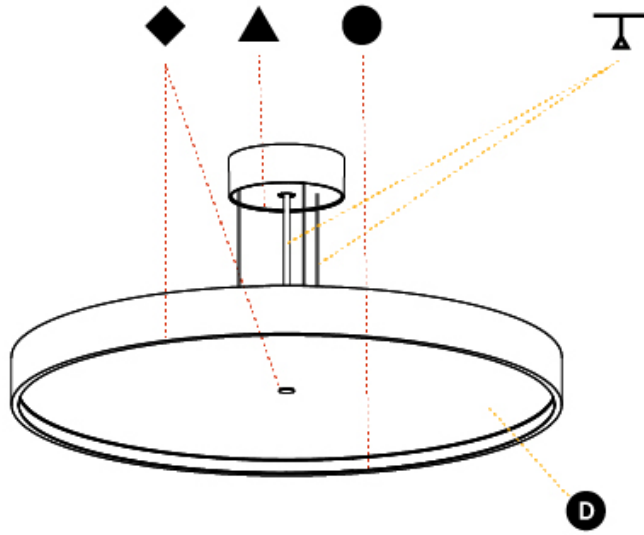

SIGN DIVA KORONA SUSPENSION

A300014-

PROJECT
TYPE
SPECIFIER
QUANTITY
DATE

A